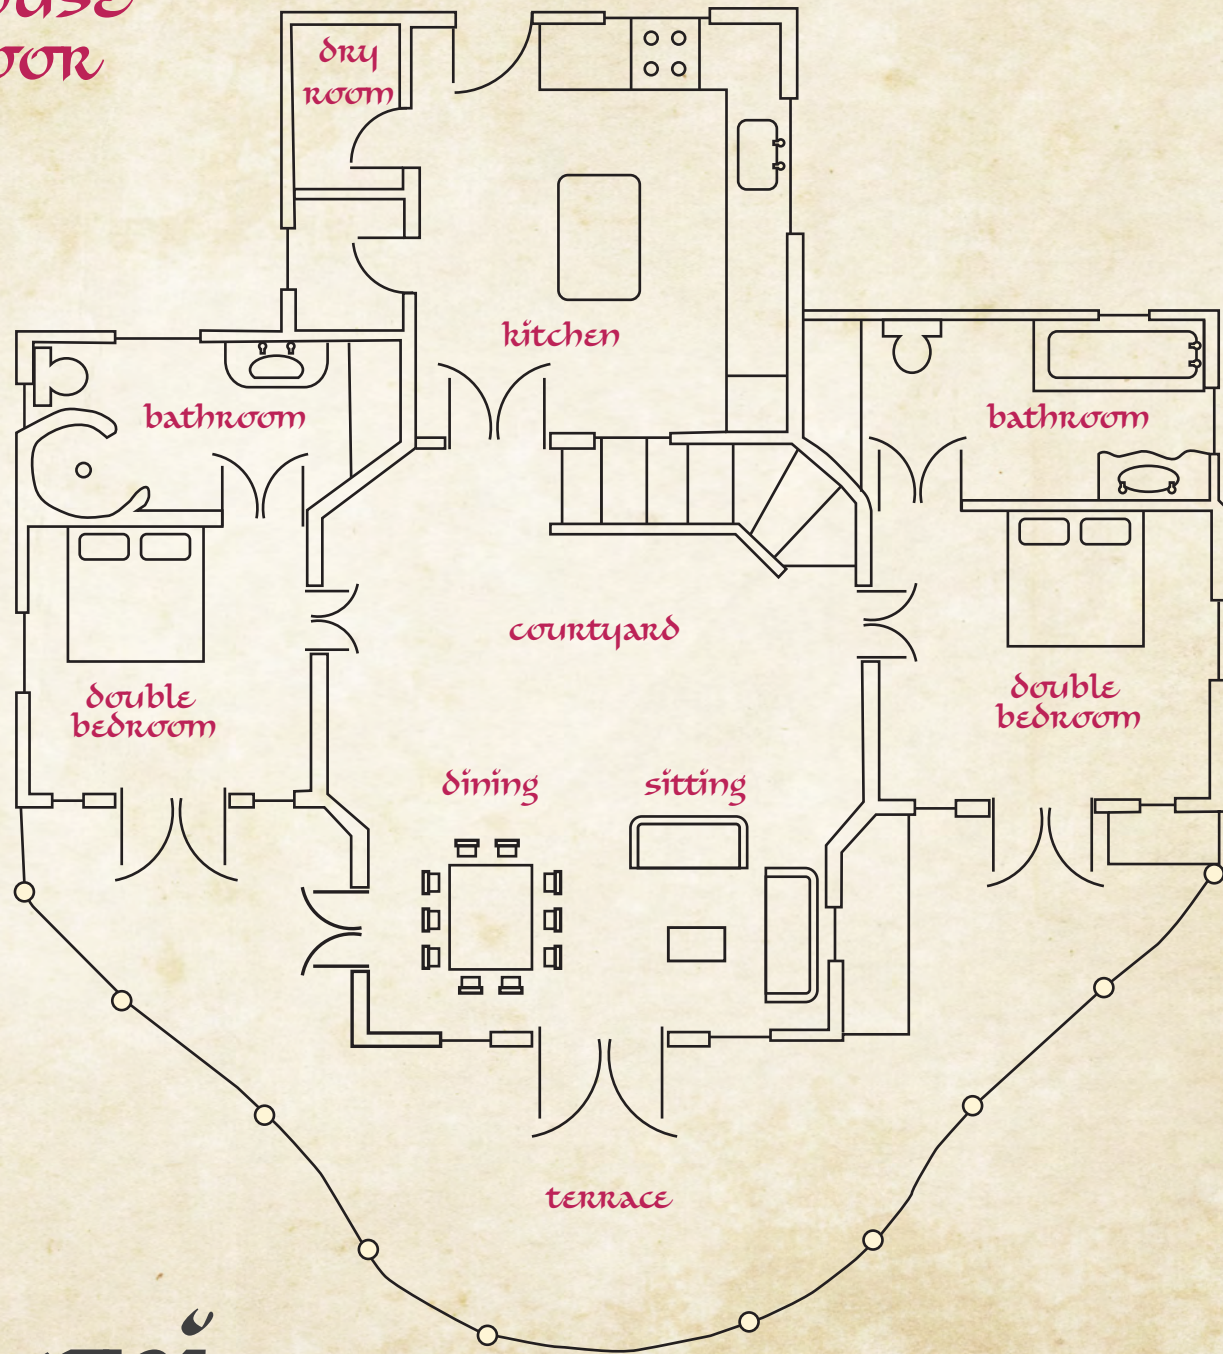

behewa house ground floor

swimming pool

mδσrσnι

kibifi creek